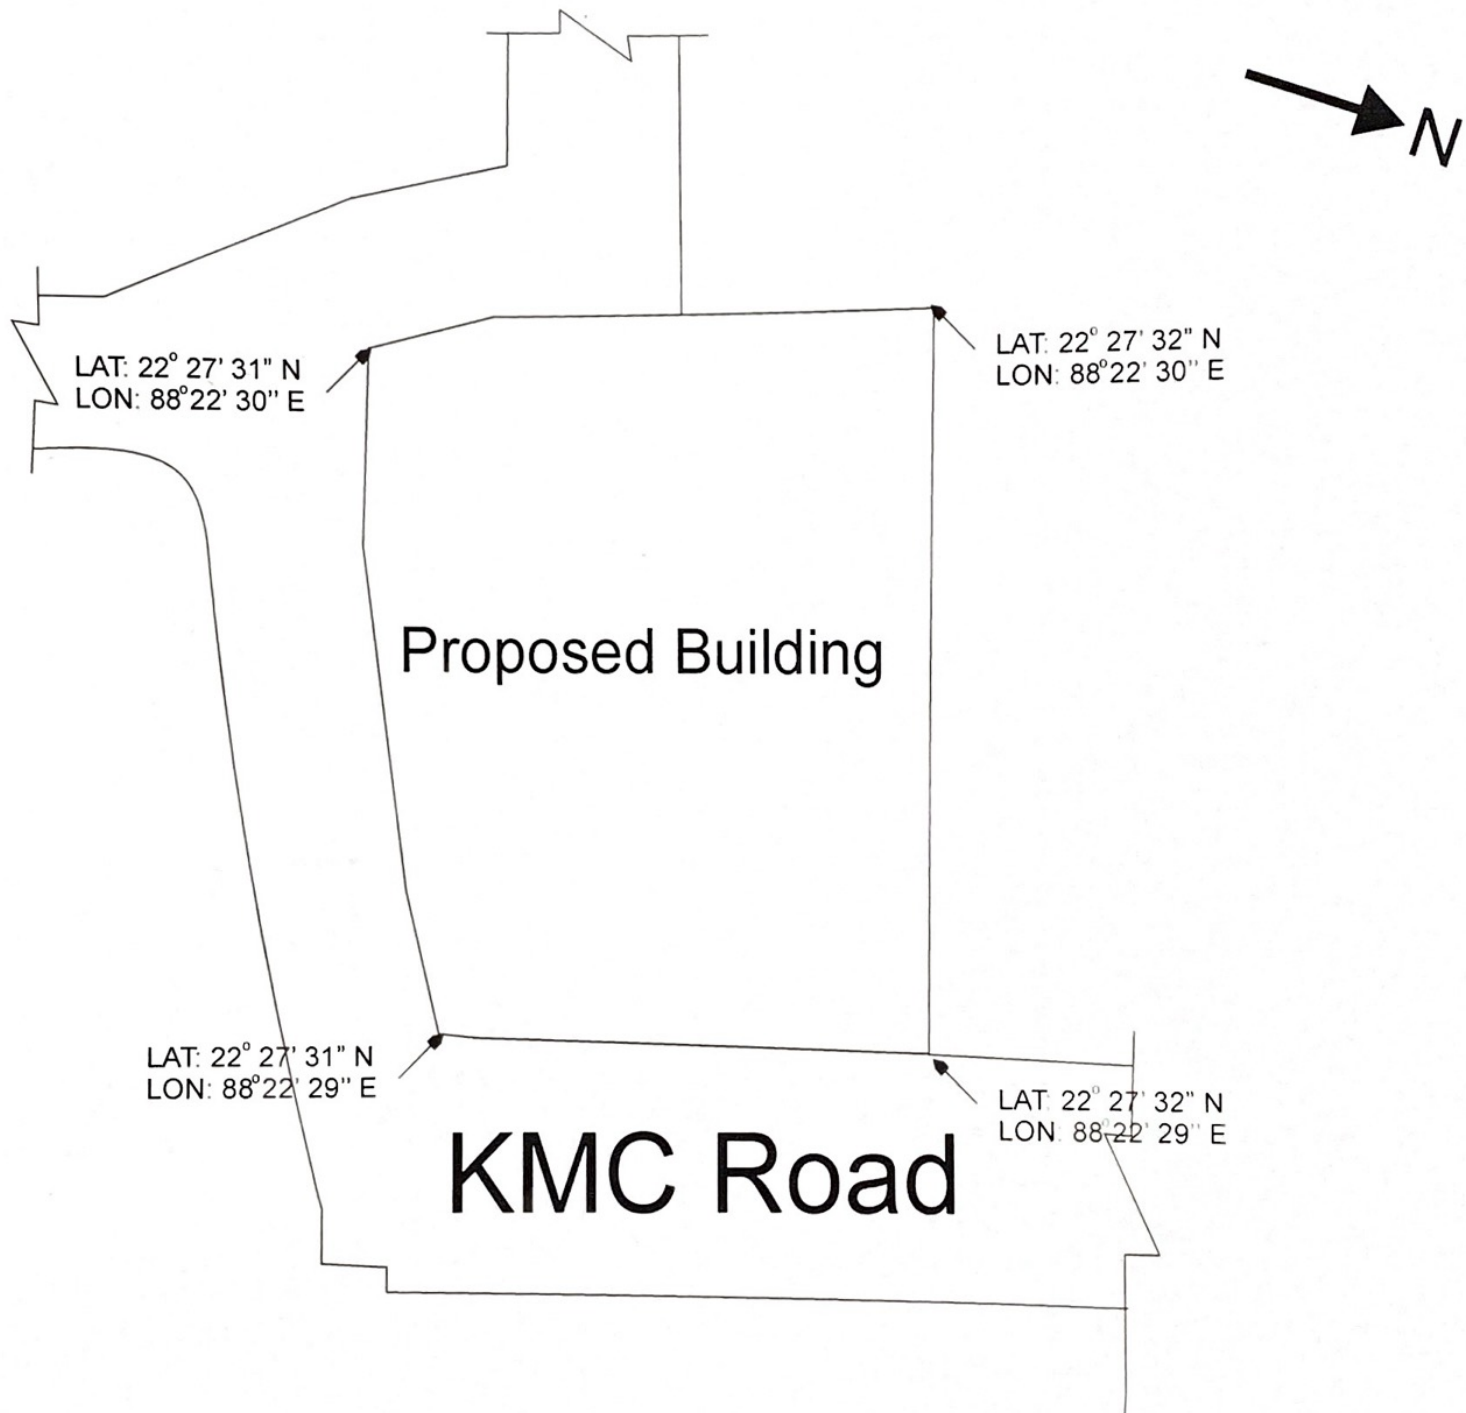

TOUSHINI CONSTRUCTION

87/12/141C, RAJA S. C. MULLICK ROAD, RAMGARH, KOLKATA - 700 047

7003894723 / 8013803258

Ref, No.

Date.

Location Plan

TOUSHINI CONSTRUCTION

Rantau Misra
Proprietor